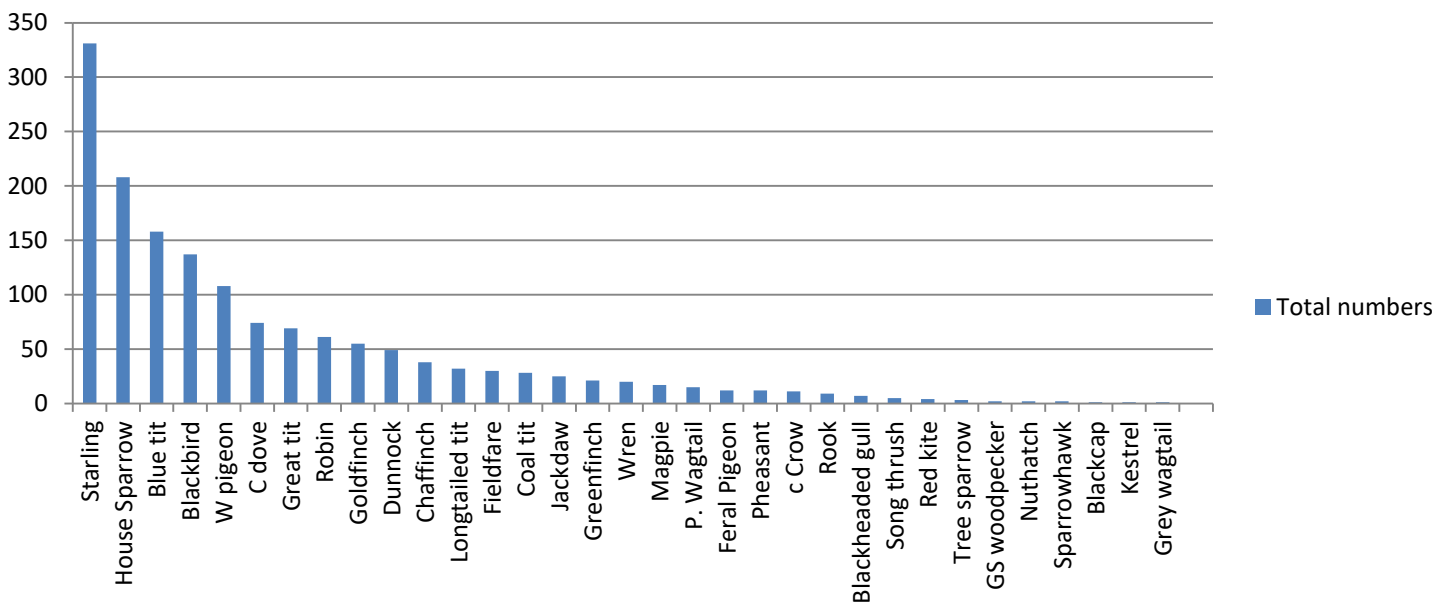

2020 Top Ten of Total Bird Numbers

	2020	2019
Starling	1	1
House Sparrow	2	2
Blue Tit	3	4
Blackbird	4	3
Wood pigeon	5	5
Collared dove	6	6
Great Tit	7	8
Robin	8	10
Goldfinch	9	11
Dunnock	10	9

2020 Top Ten of Occurrence of Species in Gardens

	2020	2019
Blackbird	1	1
Robin	2	2
Blue Tit	3	6
Wood pigeon	4	3
House Sparrow	5	4
Starling	6	5
Collared Dove	7	7
Great Tit	8	9
Dunnock	9	8
Goldfinch	10	12

Total numbers