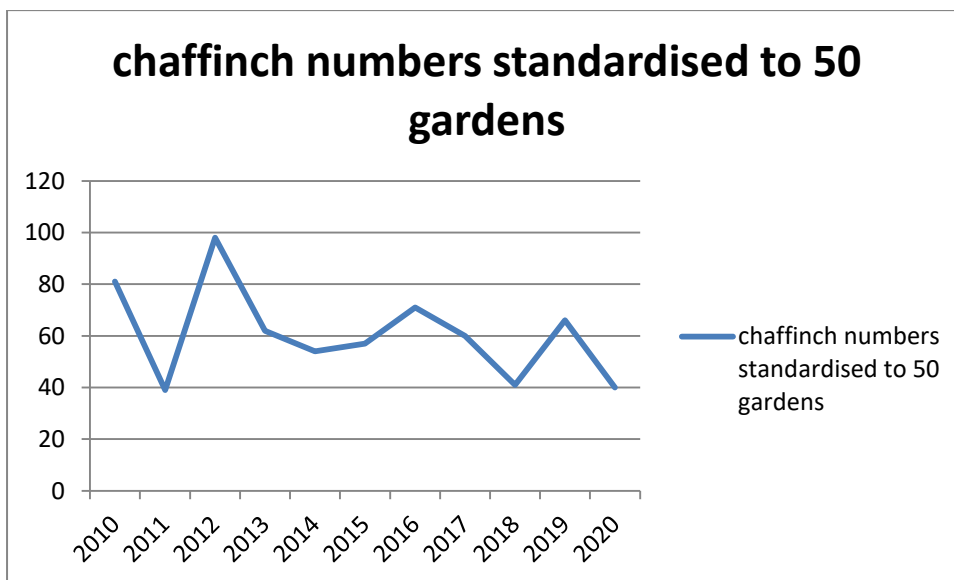

- This was the 11<sup>th</sup> Bugbrooke Birdwatch and 47 people took part, all from the village. Last year there were 48.
- 33 different species were seen (31 last year).
- The range of birds species seen in each garden was 0-20 and the average was 9.0 as it was last year.
- For the first time, several participants saw no birds at all during the Birdwatch. There may have been more as a few regular birdwatchers have not taken part this year. It is important to return your tally form even if you haven't seen anything. It is still a result.
- Many people expressed concern that the number and variety of birds seems to be reducing. People close to fields had better results.
- The top tens. Chaffinches have fallen out of the top ten for the numbers and have been replaced by Goldfinches. A similar pattern occurs in the number of gardens where goldfinches and chaffinches are seen. Goldfinches have replaced chaffinches. Blue tits are on the increase.
- Chaffinch numbers seen to have taken a dip this year but the graph below shows that there have been similar low points since the beginning of Bugbrooke Birdwatch in 2010. After the 2 previous dips, the following year has seen the numbers rebound. We shall see next year.

- If you would like to look at the results online, go to [www.bugbrookelink.co.uk](http://www.bugbrookelink.co.uk)

2020 Top Ten of Total Bird Numbers

|               | 2020 | 2019 |
|---------------|------|------|
| Starling      | 1    | 1    |
| House Sparrow | 2    | 2    |
| Blue Tit      | 3    | 4    |
| Blackbird     | 4    | 3    |
| Wood pigeon   | 5    | 5    |
| Collared dove | 6    | 6    |
| Great Tit     | 7    | 8    |
| Robin         | 8    | 10   |
| Goldfinch     | 9    | 11   |
| Dunnock       | 10   | 9    |