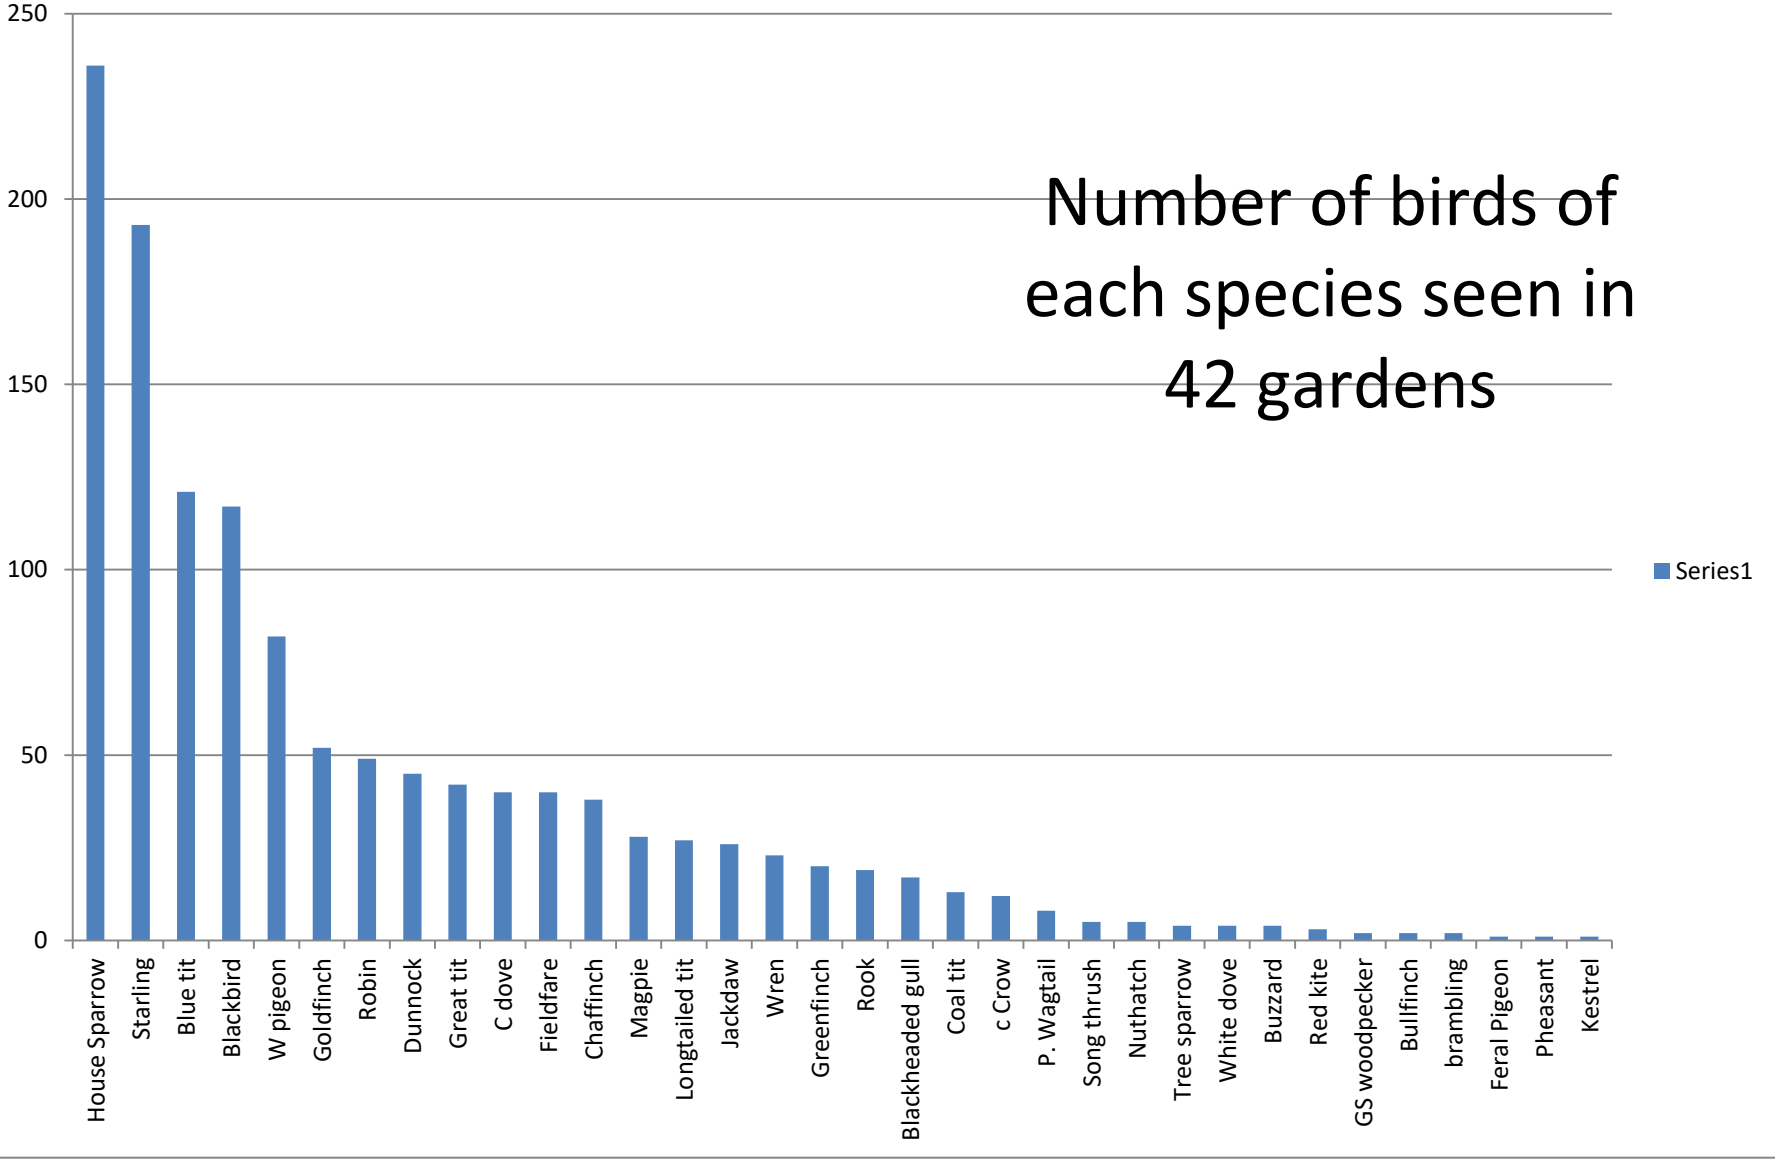

## Number of gardens where each species was seen.

# Number of birds of each species seen in 42 gardens

Bird Numbers 2010-2022. Number of gardens corrected to 50.