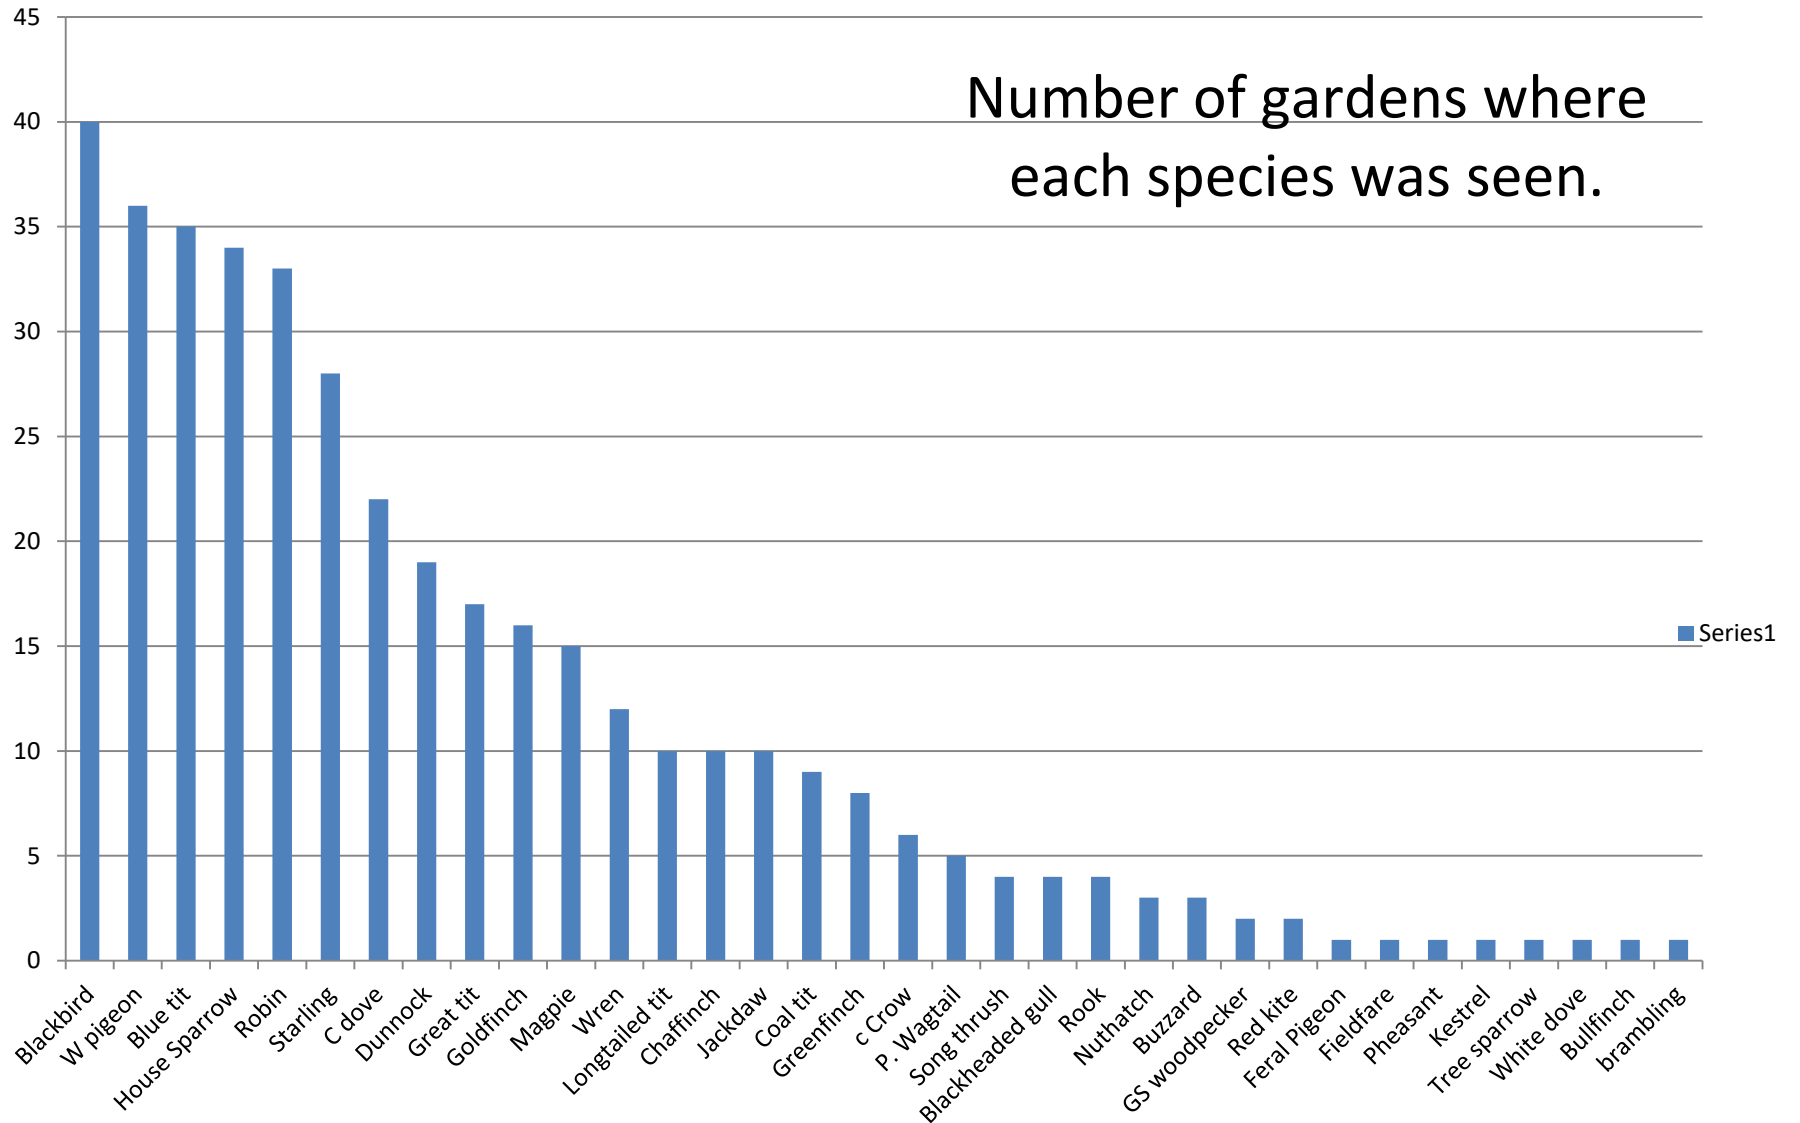

## Number of gardens where each species was seen.

# Number of birds of each species seen in 42 gardens

Bird Numbers 2010-2022. Number of gardens corrected to 50.